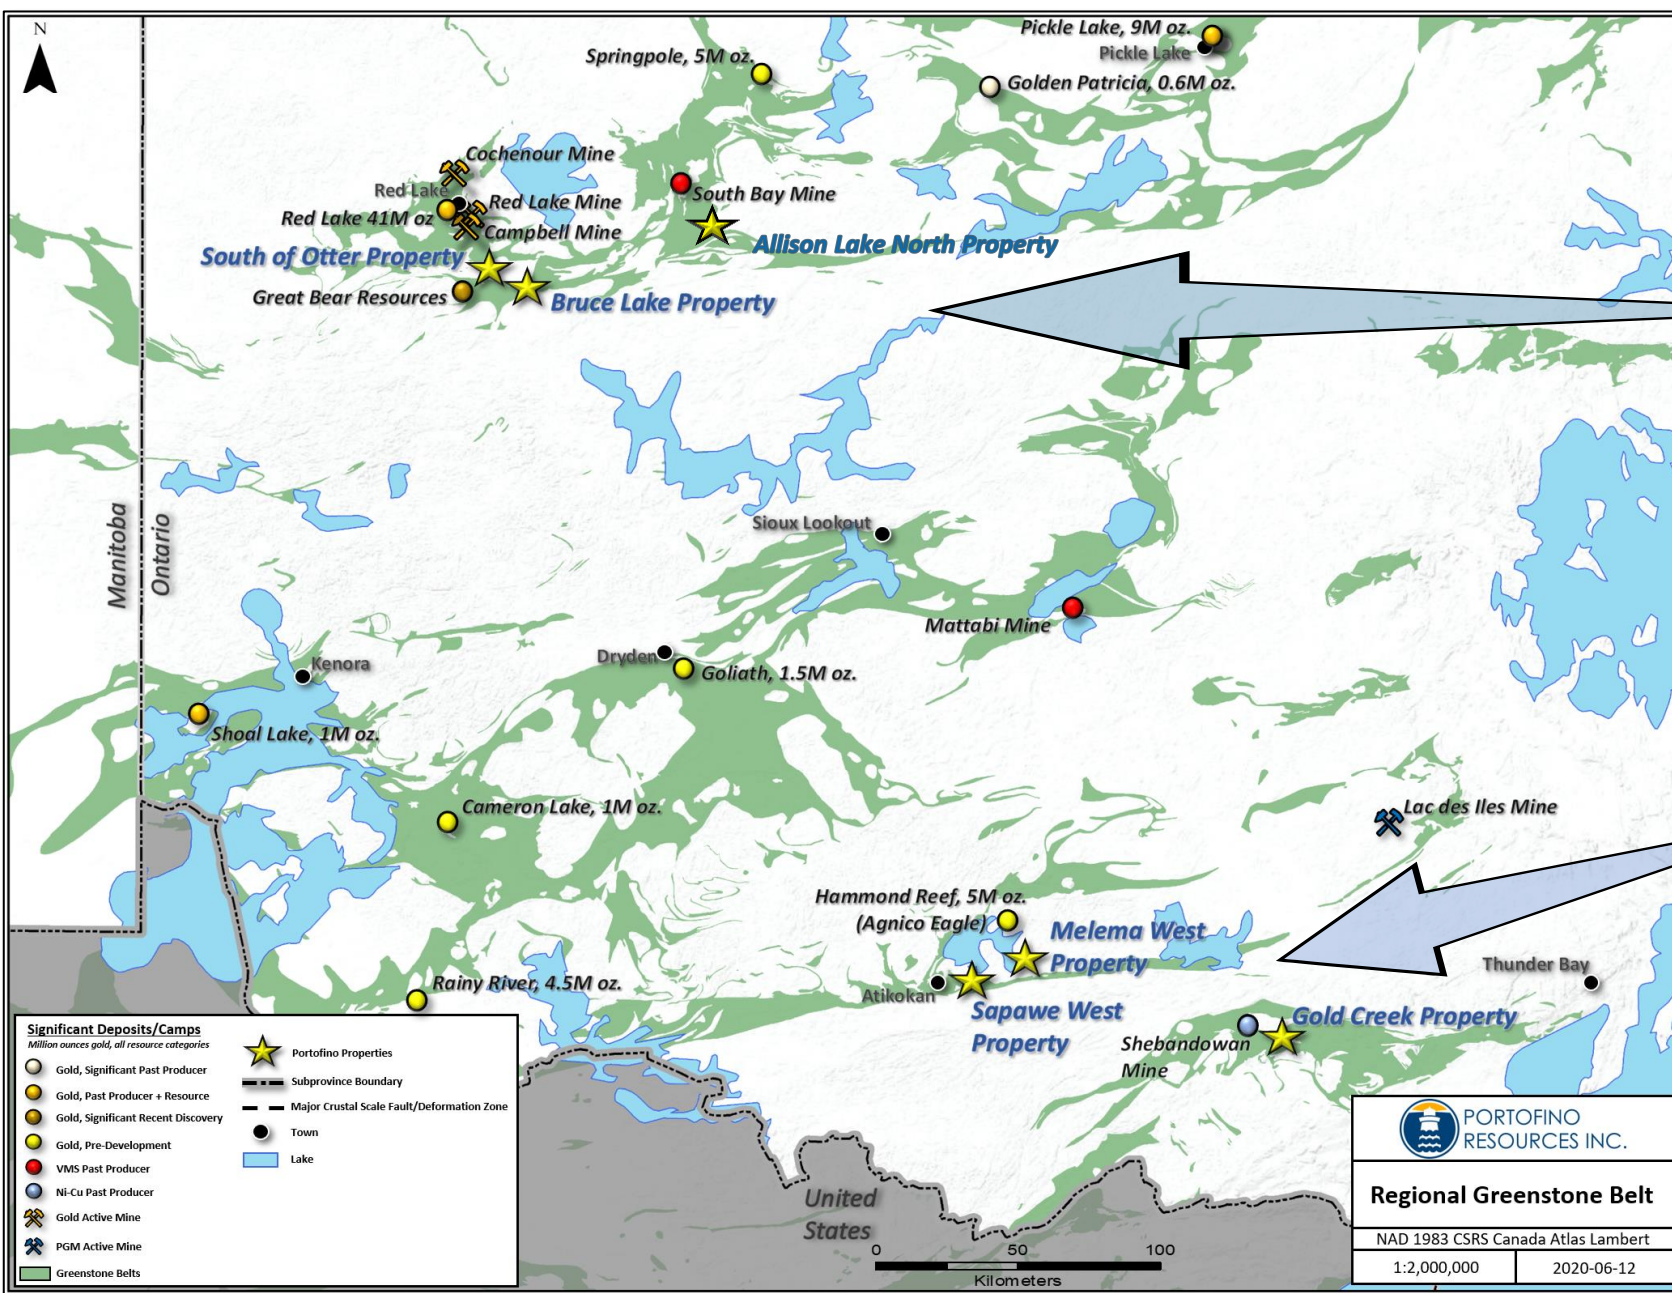

# Northwestern Ontario Mines and Portofino Properties

## RED LAKE:

- South of Otter  
5,363 hectares
- Bruce Lake  
1,428 hectares
- Allison Lake North  
1,619 hectares

## ATIKOKAN:

- Gold Creek  
4,036 hectares
- Melema West  
856 hectares
- Sapawe West  
1,147 hectares

PORTOFINO  
RESOURCES INC.

---

**Regional Greenstone Belt**

---

NAD 1983 CSRS Canada Atlas Lambert

---